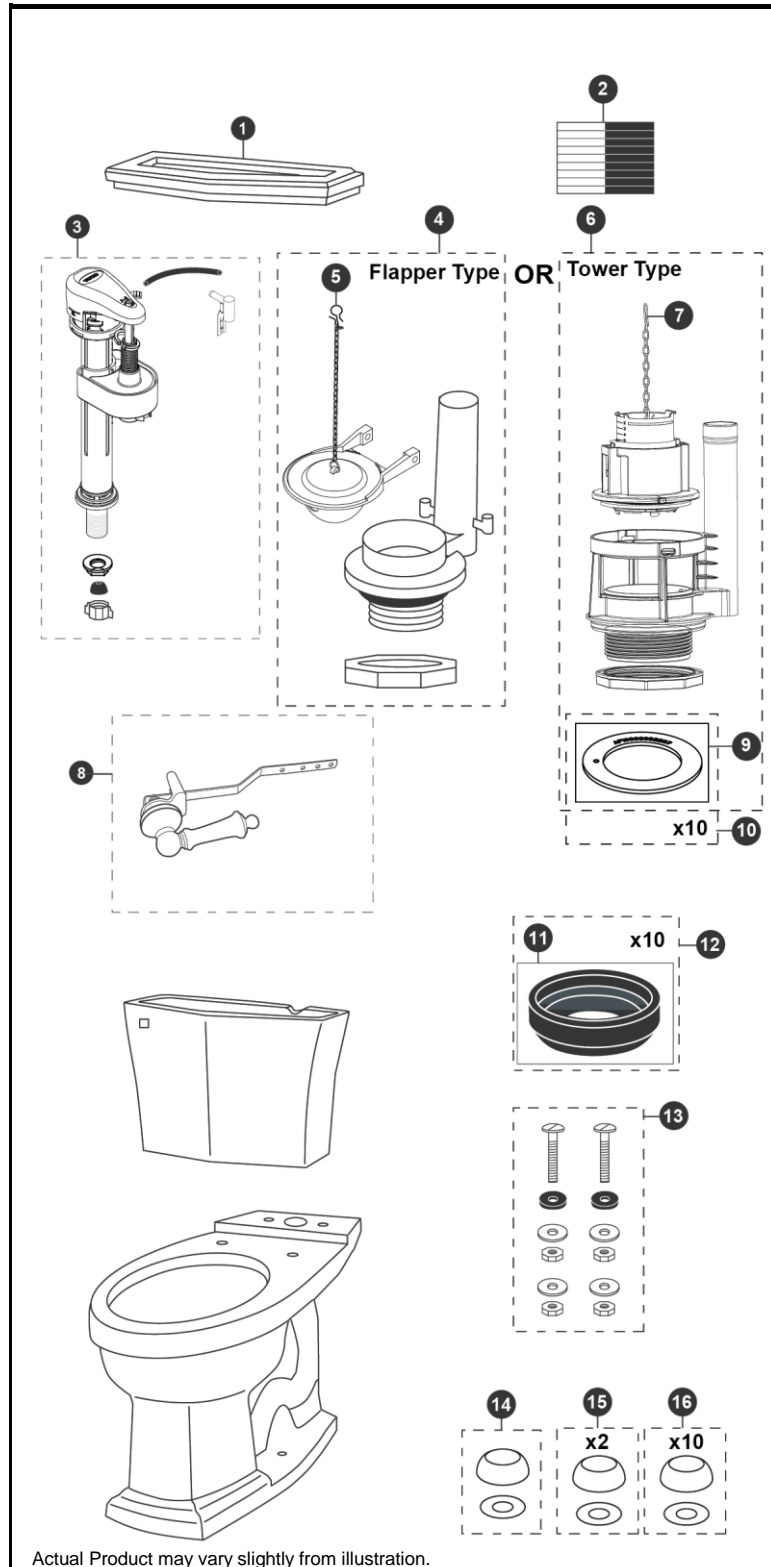

CST784EF
C784EF
ST784E

Clayton® 1.28 Gpf Toilet, Elongated, E-Max®, 12" Rough-In, Universal Height

Item	Part	Description
1	TCU784CR#01	Tank Lid w/ Velcro Tape - Cotton
	TCU784CR#03	Tank Lid w/ Velcro Tape - Bone
	TCU784CR#11	Tank Lid w/ Velcro Tape - Colonial White
	TCU784CR#12	Tank Lid w/ Velcro Tape - Sedona Beige
	TCU784CR#51	Tank Lid w/ Velcro Tape - Ebony
2	THU107	Velcro Tape
3	TSU53A	Fill Valve
4	THU252P-4A	Flush Valve
5	THU500S	Flapper w/ Chain
6	THU444.15E-A	Drain Valve for Tower Type
7	THU440-A	Flush Tower
8	THU141#01	Trip Lever - Cotton
	THU141#03	Trip Lever - Bone
	THU141#11	Trip Lever - Colonial White
	THU141#12	Trip Lever - Sedona Beige
	THU141#51	Trip Lever - Ebony
	THU141#CP	Trip Lever - Chrome Plated
	THU141#BN	Trip Lever - Brushed Nickel
	THU141#PN	Trip Lever - Polished Nickel
	THU141#RB	Trip Lever - Oil Rubbed Bronze
	THU141#SB	Trip Lever - Satin Brass
9	THU407	Seal Gasket (1 piece)
10	THU370	Seal Gasket (10 pieces)
11	9BU024E	3" Tank to Bowl Gasket
12	THU131	Tank to Bowl Gaskets (10 pieces)
13	TSU01D	Tank Mounting Kit
14	THU044#01	Bolt Cap Set - Cotton (1 set)
	THU044#03	Bolt Cap Set - Bone (1 set)
	THU044#11	Bolt Cap Set - Colonial White (1 set)
	THU044#12	Bolt Cap Set - Sedona Beige
	THU044#51	Bolt Cap Set - Ebony
15	THU044S#01	Bolt Cap Sets - Cotton (2 pieces)
	THU044S#03	Bolt Cap Sets - Bone (2 pieces)
	THU044S#11	Bolt Cap Sets - Colonial White (2 pieces)
	THU044S#12	Bolt Cap Sets - Sedona Beige (2 pieces)
	THU044S#51	Bolt Cap Sets - Ebony (2 pieces)
16	THU098#01	Bolt Cap Sets - Cotton (20 pieces)
	THU098#03	Bolt Cap Sets - Bone (20 pieces)
	THU098#11	Bolt Cap Sets - Colonial White (20 pieces)
	THU098#12	Bolt Cap Sets - Sedona Beige (20 pieces)
	THU098#51	Bolt Cap Sets - Ebony (20 pieces)

Note:

Product Number Explanations

Two-Piece Toilet

(CST) Gravity Type Toilet
(784) Model
(E) E-Max®
(F) Universal Height

Tank

(ST) Tank
(784) Model
(E) E-Max®

Bowl

(C) Bowl
(784) Model
(E) E-Max®
(F) Universal Height